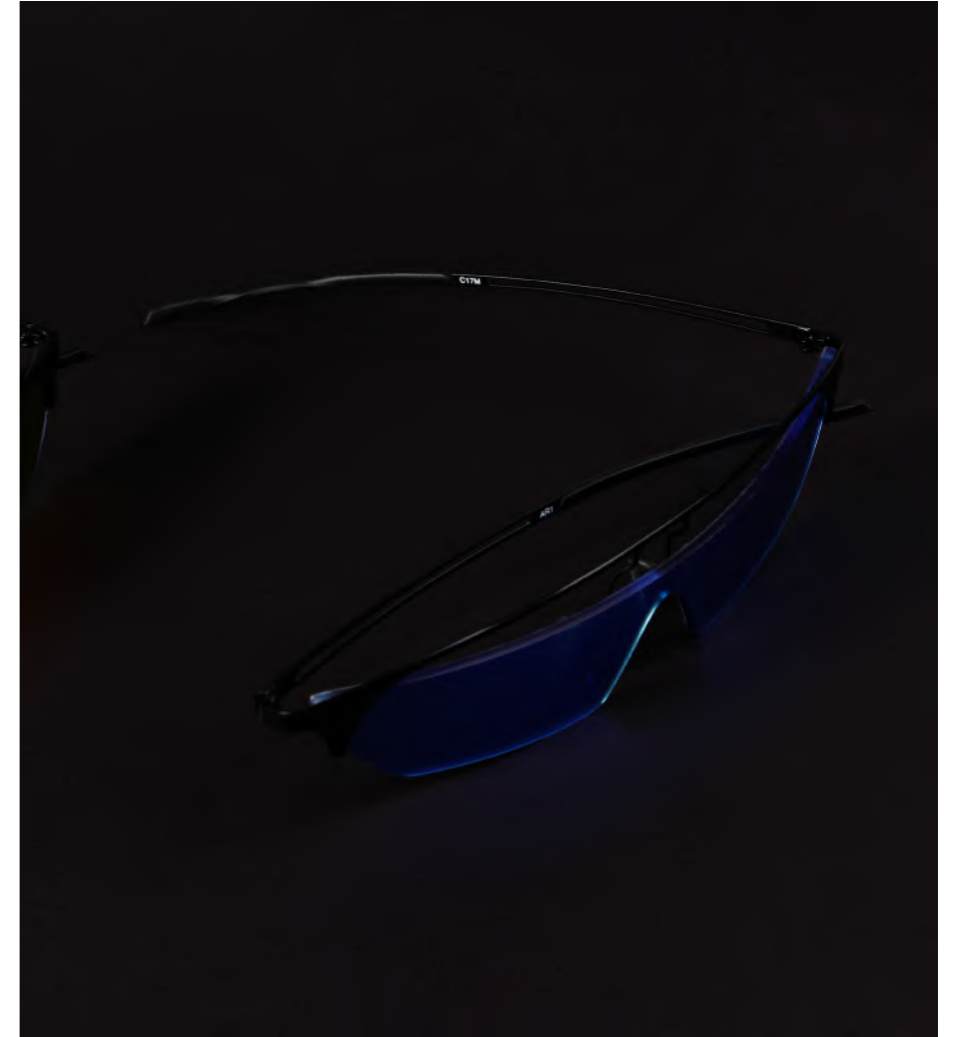

# PARANOÏD

eyeuser

**C20L**  
BLACK LED BLUE  
NOIR BLEU LED

**C21L**  
BLACK LED RED  
NOIR ROUGE LED

**C23L**  
BLACK LED GREEN  
NOIR VERT LED

**PARANOID  
AR1**

**MATIERE** STEELSKIN. POLYAMID LED